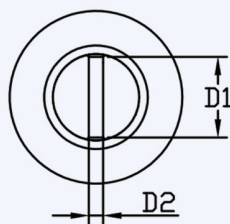

پران تیغه ای

D ₁ D ₂ D ₃ \ L	100 mm	125 mm	160 mm	200 mm	250 mm
4 * 3.5 * 1	1,470,000	1,730,000	2,250,000	2,700,000	—
4 * 3.5 * 1.5					—
5 * 4.5 * 1	1,580,000	1,800,000	2,330,000	2,780,000	—
5 * 4.5 * 1.5					—
6 * 5.5 * 1					
6 * 5.5 * 1.5	1,650,000	1,950,000	2,480,000	2,850,000	3,450,000
6 * 5.5 * 2					
8 * 7.5 * 1					
8 * 7.5 * 1.5	1,880,000	2,330,000	2,930,000	3,450,000	3,900,000
8 * 7.5 * 2					
10 * 9.5 * 1.5					
10 * 9.5 * 2	2,030,000	2,480,000	3,150,000	3,600,000	4,050,000
10 * 9.5 * 2.5					
12 * 11.5 * 1.5					
12 * 11.5 * 2	2,250,000	2,700,000	3,450,000	4,430,000	4,880,000
12 * 11.5 * 2.5					

D₁ قطر پران
D₂ عرض تیغه
D₃ ارتفاع تیغه
L طول