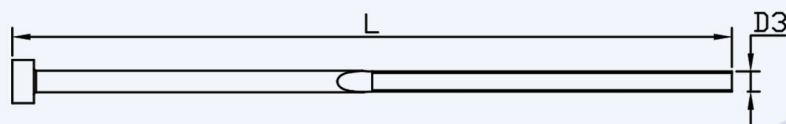

پران تیغه ای

D ₁ D ₂ D ₃ \ L	100 mm	125 mm	160 mm	200 mm	250 mm
4 * 3.5 * 1	1,470,000	1,730,000	2,250,000	2,700,000	—
4 * 3.5 * 1.5					—
5 * 4.5 * 1	1,580,000	1,800,000	2,330,000	2,780,000	—
5 * 4.5 * 1.5					—
6 * 5.5 * 1					
6 * 5.5 * 1.5	1,650,000	1,950,000	2,480,000	2,850,000	3,450,000
6 * 5.5 * 2					
8 * 7.5 * 1					
8 * 7.5 * 1.5	1,880,000	2,330,000	2,930,000	3,450,000	3,900,000
8 * 7.5 * 2					
10 * 9.5 * 1.5					
10 * 9.5 * 2	2,030,000	2,480,000	3,150,000	3,600,000	4,050,000
10 * 9.5 * 2.5					
12 * 11.5 * 1.5					
12 * 11.5 * 2	2,250,000	2,700,000	3,450,000	4,430,000	4,880,000
12 * 11.5 * 2.5					

D₁ قطر پران
D₂ عرض تیغه
D₃ ارتفاع تیغه
L طول